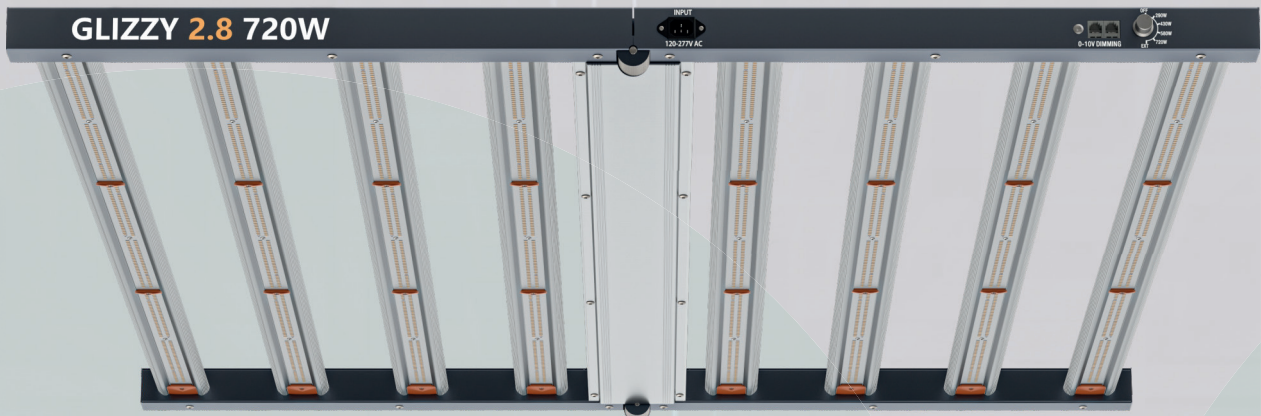

# 720W | PLATINUM KING GLIZZY 2.8 720W

## SPECIFICATIONS

Light Source	LED
Number of Light Bars	8
LED Quantity	2952pcs
PPF	2016 $\mu$ mol/s
Input Power	720W
Efficacy	2.8 $\mu$ mol/J
Input Voltage	Autosensing 120-277V
Fixture Dimensions	1105*1065*58mm
Mounting Height	$\geq$ 15.2cm Above Canopy
Thermal Management	Passive
Lifetime	50,000hrs
Power Factor	>90%
Colour Rendering Index	80ra
Ambient Temperature	25~40°C
Storage Environment	-40~85°C RH10%~95%
Chip	Sanan LEDs