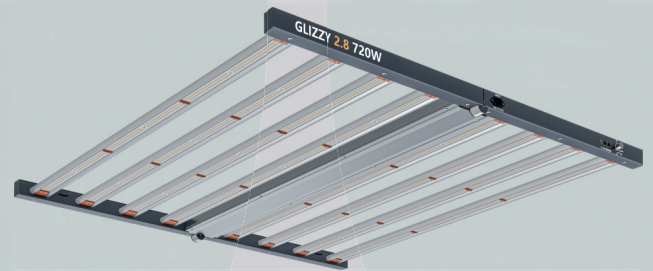

# 720W | PLATINUM KING GLIZZY 2.8 720W

## SPECIFICATIONS

Light Source	LED
Number of Light Bars	8
LED Quantity	2952pcs
PPF	2016 $\mu$ mol/s
Input Power	720W
Efficacy	2.8 $\mu$ mol/J
Input Voltage	Autosensing 120-277V
Fixture Dimensions	1105*1065*58mm
Mounting Height	$\geq$ 15.2cm Above Canopy
Thermal Management	Passive
Lifetime	50,000hrs
Power Factor	>90%
Colour Rendering Index	80ra
Ambient Temperature	25~40°C
Storage Environment	-40~85°C RH10%~95%
Chip	Sanan LEDs