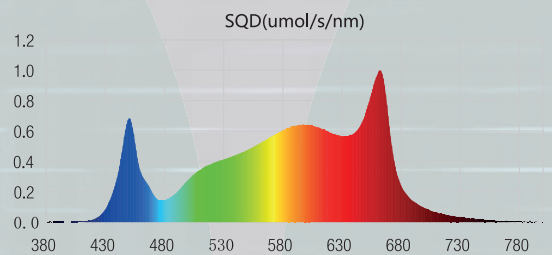

# 720W | PLATINUM KING GLIZZY 2.8 720W

## SPECIFICATIONS

Light Source	LED
Number of Light Bars	8
LED Quantity	2952pcs
PPF	2016 $\mu$ mol/s
Input Power	720W
Efficacy	2.8 $\mu$ mol/J
Input Voltage	Autosensing 120-277V
Fixture Dimensions	1105*1065*58mm
Mounting Height	$\geq$ 15.2cm Above Canopy
Thermal Management	Passive
Lifetime	50,000hrs
Power Factor	>90%
Colour Rendering Index	80ra
Ambient Temperature	25~40°C
Storage Environment	-40~85°C RH10%~95%
Chip	Sanan LEDs

## Max amperage by voltage service

VOLTAGE	120V	277V
AMPERAGE	6.67A	2.89A