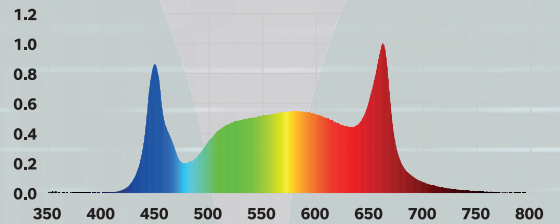

1000W | PLATINUM KING LED HORTICULTURE LIGHT

SPECIFICATIONS

Light Source	LED
Number Of Light Bars	10
LED Quantity	3690 pcs
PPF	2750 μ mol/s
Input Power	1000W
Efficacy	2.75 μ mol/J
Manual Dim	400W/600W/800W/1000W
Input Voltage	Autosensing 120-277V
Fixture Dimensions	1120*1110*58mm
Mounting Height	\geq 15.2cm Above Canopy
Thermal Management	Passive
Lifetime	50,000hrs
Power Factor	$>$ 90%
Colour Rendering Index	80ra
Ambient Temperature	-25~40°C
Storage Environment	-40~85°C RH10%~95%
Chip	San'an LEDs

Max amperage by voltage service

VOLTAGE	120V	208V	240V	277V
AMPERAGE	8.33A	4.81A	4.71A	3.61A