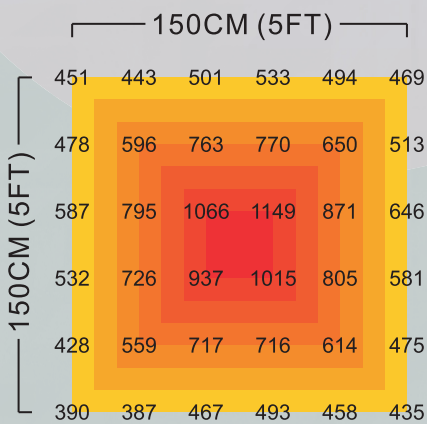

PLATINUM
HORTICULTURE

1360W / 12 BARS LED HORTICULTURE LIGHT

SPECIFICATIONS

Light Source	LED
PPF	3670 $\mu\text{mol/s}$
Input Power	1360W
Number for light bars	12 Bar
Efficacy	2.7 $\mu\text{mol/J}$
Input Voltage	Autosensing 100-277V
Fixture Dimensions Weight	48"Lx48"Wx5.0"H 60lbs 120cmLx120cmWx12.5cmH 27kg
Mounting Height	$\geq 6"$ (15.2cm) Above Canopy
Thermal Management	Passive
Lifetime	50,000hrs
Power Factor	$> 90\%$
Colour Rendering Index	90ra
Ambient Temperature	-40-40 $^{\circ}\text{C}$
Storage Environment	-40 $^{\circ}\text{C}$ -85 $^{\circ}\text{C}$ RH10%-95%
Chip	Samsung & San'an 4.24 deep red diodes

Balanced Spectrum For Full-Cycle Growing
High PPF
Increased Yield & Crop Quality
Simple Plug-and-Play Set-Up &
Use Fixture Design Provides
Better Light Uniformity &
Heat Dissipation Over Traditional Panel LED

PAR DISTRIBUTION

Height of
35" / 90CM PAR Distribution

Height of
47" / 120CM PAR Distribution

Height of
59" / 150CM PAR Distribution