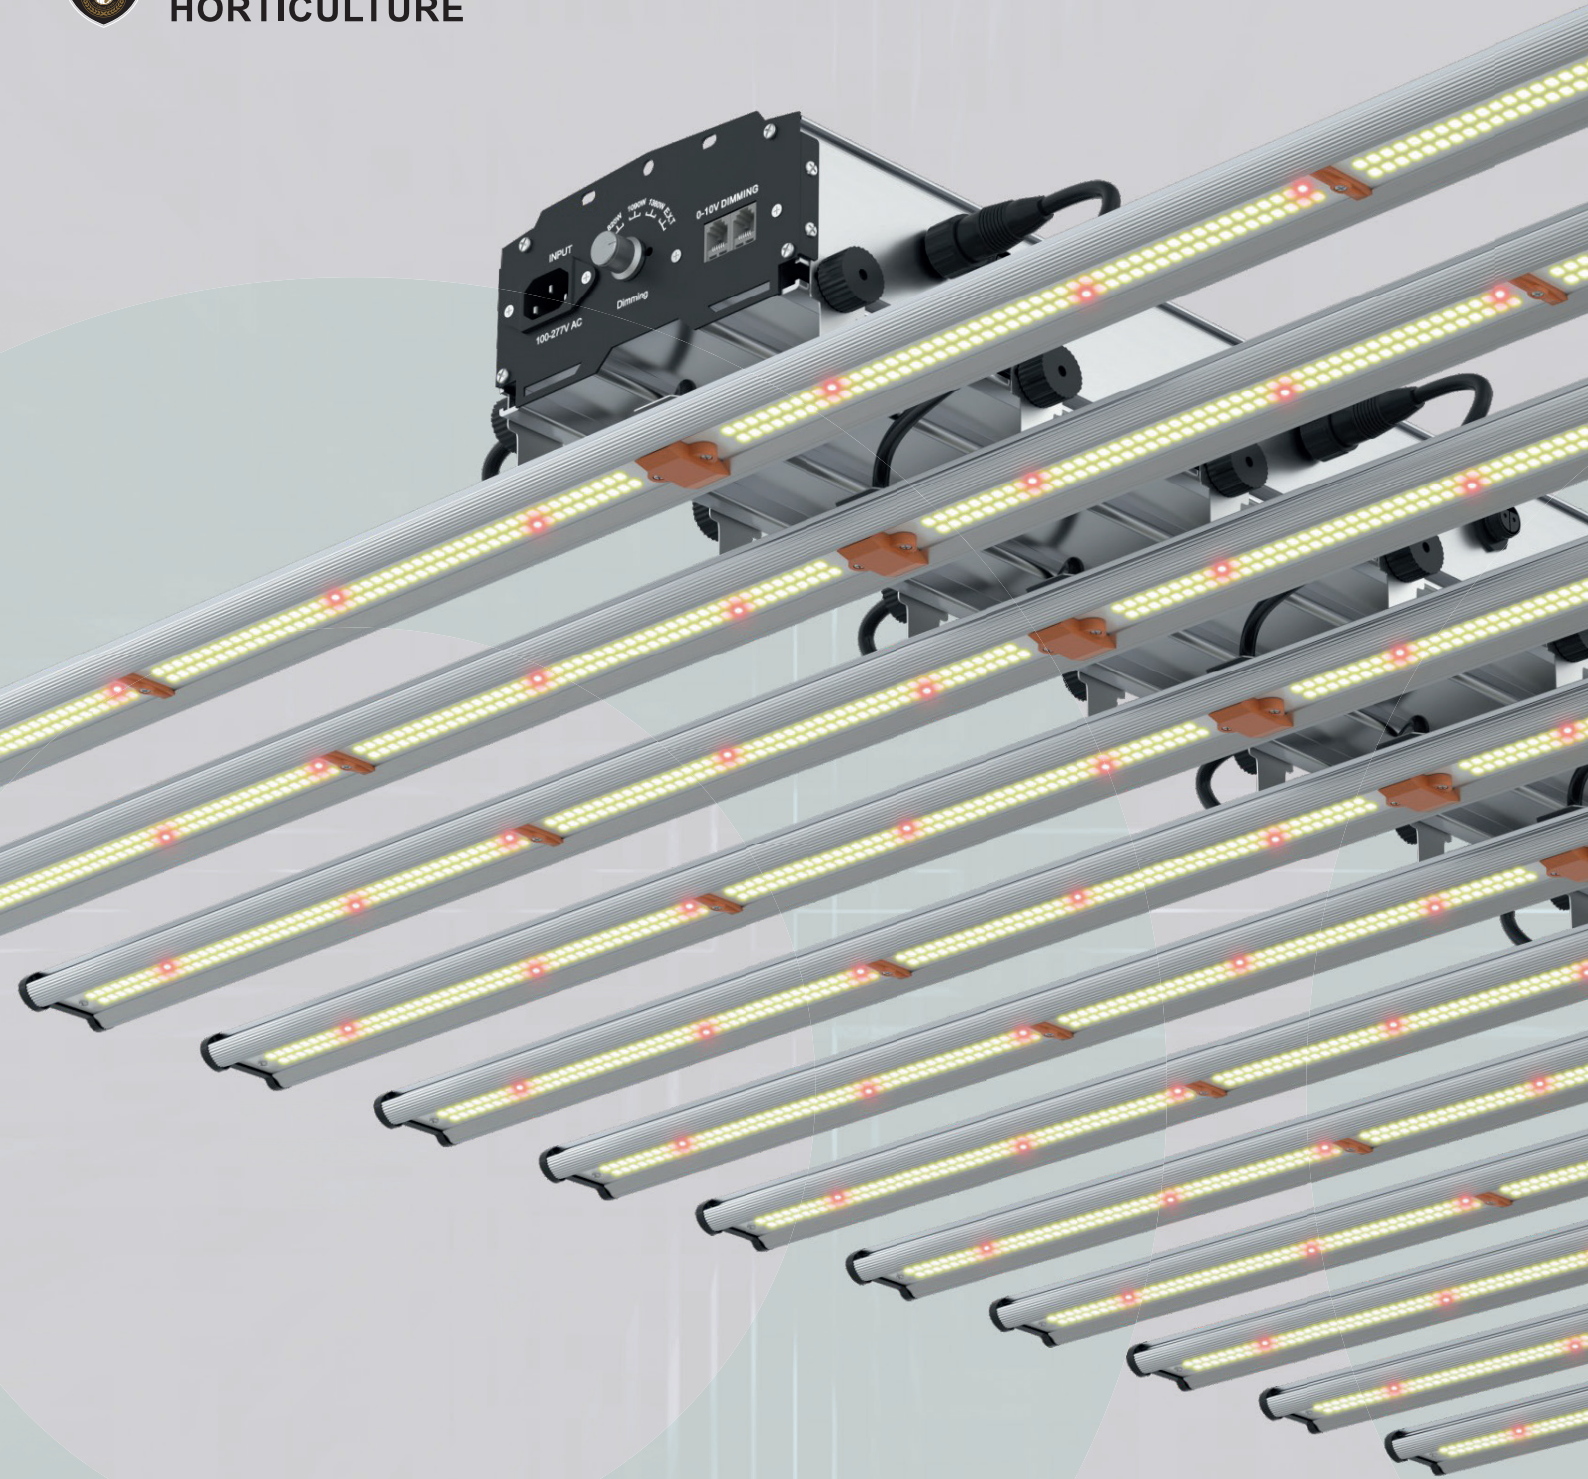

PLATINUM
HORTICULTURE

1360W / 12 BARS LED HORTICULTURE LIGHT

SPECIFICATIONS

Light Source	LED
PPF	3670 $\mu\text{mol/s}$
Input Power	1360W
Number for light bars	12 Bar
Efficacy	2.7 $\mu\text{mol/J}$
Input Voltage	Autosensing 100-277V
Fixture Dimensions Weight	48"Lx48"Wx5.0"H 60lbs 120cmLx120cmWx12.5cmH 27kg
Mounting Height	$\geq 6"$ (15.2cm) Above Canopy
Thermal Management	Passive
Lifetime	50,000hrs
Power Factor	$> 90\%$
Colour Rendering Index	90ra
Ambient Temperature	-40-40 $^{\circ}\text{C}$
Storage Environment	-40 $^{\circ}\text{C}$ -85 $^{\circ}\text{C}$ RH10%-95%
Chip	Samsung & San'an 4.24 deep red diodes

Balanced Spectrum For Full-Cycle Growing
High PPF
Increased Yield & Crop Quality
Simple Plug-and-Play Set-Up &
Use Fixture Design Provides
Better Light Uniformity &
Heat Dissipation Over Traditional Panel LED

PAR DISTRIBUTION

Height of
35" / 90CM PAR Distribution

Height of
47" / 120CM PAR Distribution

Height of
59" / 150CM PAR Distribution