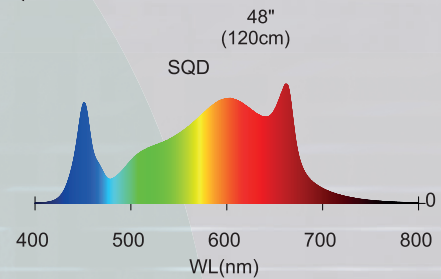

PLATINUM
HORTICULTURE

1360W / 12 BARS LED HORTICULTURE LIGHT

SPECIFICATIONS

Light Source	LED
PPF	3670 $\mu\text{mol/s}$
Input Power	1360W
Number for light bars	12 Bar
Efficacy	2.7 $\mu\text{mol/J}$
Input Voltage	Autosensing 100-277V
Fixture Dimensions Weight	48"Lx48"Wx5.0"H 60lbs 120cmLx120cmWx12.5cmH 27kg
Mounting Height	$\geq 6"$ (15.2cm) Above Canopy
Thermal Management	Passive
Lifetime	50,000hrs
Power Factor	$> 90\%$
Colour Rendering Index	90ra
Ambient Temperature	-40-40 $^{\circ}\text{C}$
Storage Environment	-40 $^{\circ}\text{C}$ -85 $^{\circ}\text{C}$ RH10%-95%
Chip	Samsung & San'an 4.24 deep red diodes

Balanced Spectrum For Full-Cycle Growing
High PPF
Increased Yield & Crop Quality
Simple Plug-and-Play Set-Up &
Use Fixture Design Provides
Better Light Uniformity &
Heat Dissipation Over Traditional Panel LED