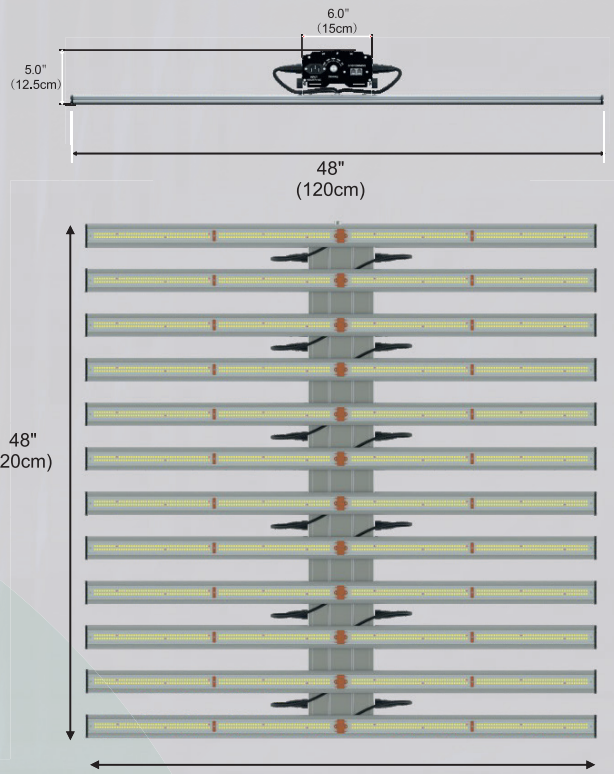

PLATINUM
HORTICULTURE

1360W / 12 BARS LED HORTICULTURE LIGHT

SPECIFICATIONS

Light Source	LED
PPF	3670 $\mu\text{mol/s}$
Input Power	1360W
Number for light bars	12 Bar
Efficacy	2.7 $\mu\text{mol/J}$
Input Voltage	Autosensing 100-277V
Fixture Dimensions Weight	48"Lx48"Wx5.0"H 60lbs 120cmLx120cmWx12.5cmH 27kg
Mounting Height	$\geq 6"$ (15.2cm) Above Canopy
Thermal Management	Passive
Lifetime	50,000hrs
Power Factor	$> 90\%$
Colour Rendering Index	90ra
Ambient Temperature	-40-40 $^{\circ}\text{C}$
Storage Environment	-40 $^{\circ}\text{C}$ -85 $^{\circ}\text{C}$ RH10%-95%
Chip	Samsung & San'an 4.24 deep red diodes

Balanced Spectrum For Full-Cycle Growing
High PPF
Increased Yield & Crop Quality
Simple Plug-and-Play Set-Up &
Use Fixture Design Provides
Better Light Uniformity &
Heat Dissipation Over Traditional Panel LED

PAR DISTRIBUTION

Height of
35" / 90CM PAR Distribution

Height of
47" / 120CM PAR Distribution

Height of
59" / 150CM PAR Distribution