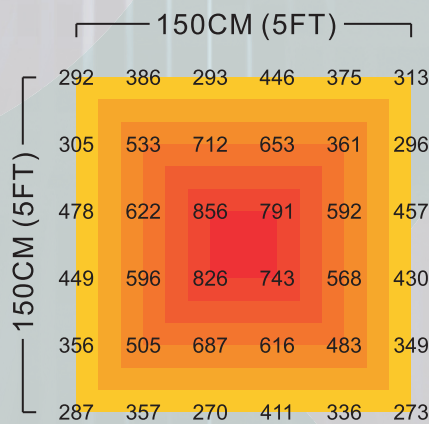

PLATINUM
HORTICULTURE

1360W / 12 BARS LED HORTICULTURE LIGHT

SPECIFICATIONS

Light Source	LED
PPF	3670 $\mu\text{mol/s}$
Input Power	1360W
Number for light bars	12 Bar
Efficacy	2.7 $\mu\text{mol/J}$
Input Voltage	Autosensing 100-277V
Fixture Dimensions Weight	48"Lx48"Wx5.0"H 60lbs 120cmLx120cmWx12.5cmH 27kg
Mounting Height	$\geq 6"$ (15.2cm) Above Canopy
Thermal Management	Passive
Lifetime	50,000hrs
Power Factor	$> 90\%$
Colour Rendering Index	90ra
Ambient Temperature	-40-40 $^{\circ}\text{C}$
Storage Environment	-40 $^{\circ}\text{C}$ -85 $^{\circ}\text{C}$ RH10%-95%
Chip	Samsung & San'an 4.24 deep red diodes

Balanced Spectrum For Full-Cycle Growing
High PPF
Increased Yield & Crop Quality
Simple Plug-and-Play Set-Up &
Use Fixture Design Provides
Better Light Uniformity &
Heat Dissipation Over Traditional Panel LED

PAR DISTRIBUTION

Height of
35" / 90CM PAR Distribution

Height of
47" / 120CM PAR Distribution

Height of
59" / 150CM PAR Distribution