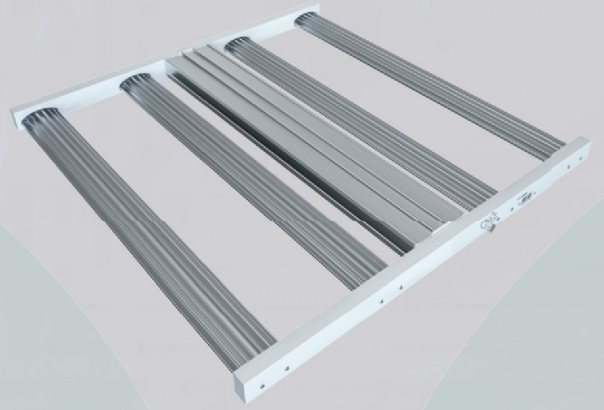

200W | PLATINUM KING LED HORTICULTURE LIGHT

SPECIFICATIONS

Light Source	LED
PPF	540 $\mu\text{mol/s}$
Input Power	200W
Efficacy	2.7 $\mu\text{mol/J}$
Manual Dim	80W/120W/160W/200W
Input Voltage	Autosensing 100-277V
Fixture Dimensions Weight	600*600*32mm / 8kg
Mounting Height	$\geq 15.2\text{cm}$ Above Canopy
Thermal Management	Passive
Lifetime	50,000hrs
Power Factor	$> 90\%$
Certifications	UL1598 Damp Location Rating & IP55 (Console Only), CE
Colour Rendering Index	90ra
Ambient Temperature	$-40-40^{\circ}\text{C}$
Storage Environment	$-40^{\circ}\text{C}-85^{\circ}\text{C}$ RH10%-95%
Chip	Red Osram & Samsung 301H diodes