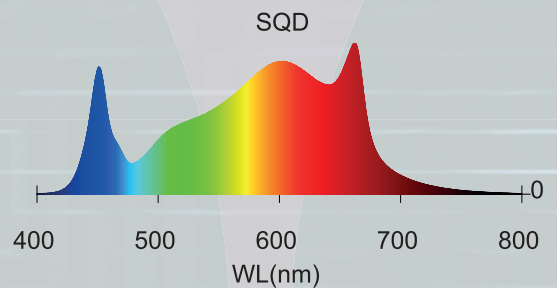

200W | PLATINUM KING LED HORTICULTURE LIGHT

SPECIFICATIONS

Light Source	LED
PPF	540 $\mu\text{mol/s}$
Input Power	200W
Efficacy	2.7 $\mu\text{mol/J}$
Manual Dim	80W/120W/160W/200W
Input Voltage	Autosensing 100-277V
Fixture Dimensions Weight	600*600*32mm / 8kg
Mounting Height	$\geq 15.2\text{cm}$ Above Canopy
Thermal Management	Passive
Lifetime	50,000hrs
Power Factor	$> 90\%$
Certifications	UL1598 Damp Location Rating & IP55 (Console Only), CE
Colour Rendering Index	90ra
Ambient Temperature	$-40-40^{\circ}\text{C}$
Storage Environment	$-40^{\circ}\text{C}-85^{\circ}\text{C}$ RH10%-95%
Chip	Red Osram & Samsung 301H diodes