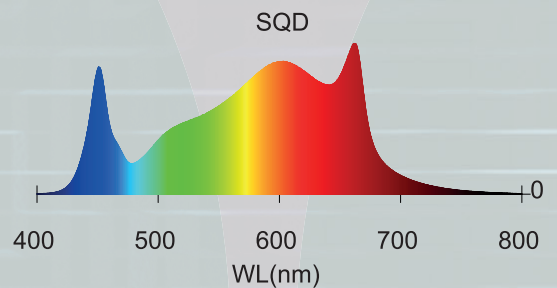

# 400W | PLATINUM KING LED HORTICULTURE LIGHT

## SPECIFICATIONS

Light Source	LED
PPF	1080 μmol/s
Input Power	400W
Efficacy	2.7 μmol/J
Manual Dim	160W/240W/320W/400W
Input Voltage	Autosensing 100-277V
Fixture Dimensions   Weight	900*900*32mm / 8kg
Mounting Height	≥15.2cm Above Canopy
Thermal Management	Passive
Lifetime	50,000hrs
Power Factor	> 90%
Certifications	UL1598 Damp Location Rating & IP55 (Console Only), CE
Colour Rendering Index	90ra
Ambient Temperature	-40-40°C
Storage Environment	-40°C-85°C RH10%-95%
Chip	Red Osram & Samsung 301H diodes