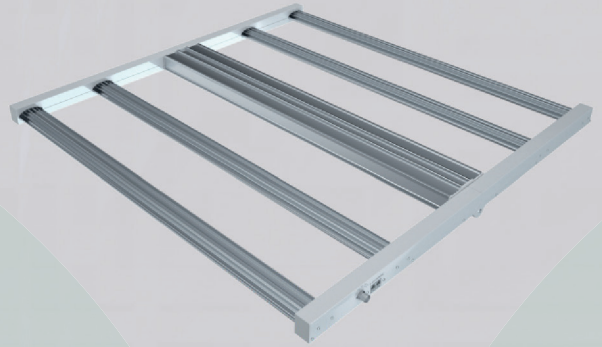

# 400W | PLATINUM KING LED HORTICULTURE LIGHT

## SPECIFICATIONS

Light Source	LED
PPF	1080 μmol/s
Input Power	400W
Efficacy	2.7 μmol/J
Manual Dim	160W/240W/320W/400W
Input Voltage	Autosensing 100-277V
Fixture Dimensions   Weight	900*900*32mm / 8kg
Mounting Height	≥15.2cm Above Canopy
Thermal Management	Passive
Lifetime	50,000hrs
Power Factor	> 90%
Certifications	UL1598 Damp Location Rating & IP55 (Console Only), CE
Colour Rendering Index	90ra
Ambient Temperature	-40-40°C
Storage Environment	-40°C-85°C RH10%-95%
Chip	Red Osram & Samsung 301H diodes