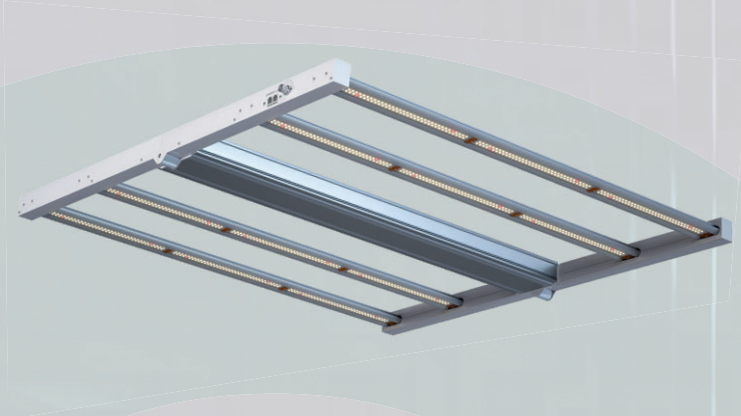

# 400W | PLATINUM KING LED HORTICULTURE LIGHT

## SPECIFICATIONS

Light Source	LED
PPF	1080 μmol/s
Input Power	400W
Efficacy	2.7 μmol/J
Manual Dim	160W/240W/320W/400W
Input Voltage	Autosensing 100-277V
Fixture Dimensions   Weight	900*900*32mm / 8kg
Mounting Height	≥15.2cm Above Canopy
Thermal Management	Passive
Lifetime	50,000hrs
Power Factor	> 90%
Certifications	UL1598 Damp Location Rating & IP55 (Console Only), CE
Colour Rendering Index	90ra
Ambient Temperature	-40-40°C
Storage Environment	-40°C-85°C RH10%-95%
Chip	Red Osram & Samsung 301H diodes