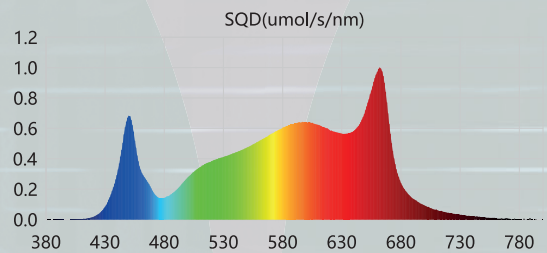

680W | PLATINUM KING LED 680W

SPECIFICATIONS

Light Source	LED
Number of Light Bars	6
LED Quantity	1980pcs
PPF	1904 μ mol/s
Input Power	680W
Efficacy	2.8 μ mol/J
Input Voltage	Autosensing 220-240V
Fixture Dimensions	1105*1067*54mm
Mounting Height	\geq 15.2cm Above Canopy
Thermal Management	Passive
Lifetime	50,000hrs
Power Factor	>90%
Colour Rendering Index	80ra
Ambient Temperature	25~40°C
Storage Environment	-40~85°C RH10%~95%
Chip	Sanan LEDS

Max amperage by voltage service

VOLTAGE	220V	240V
AMPERAGE	3.09A	2.83A