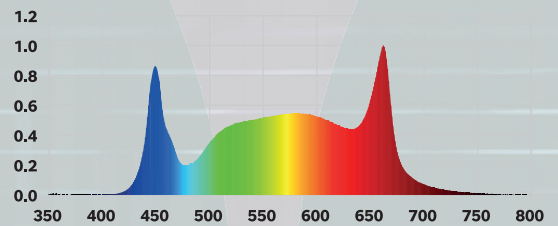

# 800W | PLATINUM KING LED HORTICULTURE LIGHT

## SPECIFICATIONS

Light Source	LED
Number of Light Bars	8
PPF	1840 $\mu$ mol/s
Input Power	800W
Efficacy	2.3 $\mu$ mol/J
Input Voltage	Autosensing 120-277V
Fixture Dimensions   Weight	11180*1055*117mm   17.2kg
Mounting Height	$\geq$ 15.2cm Above Canopy
Thermal Management	Passive
Beam Angle	100°
Lifetime	50,000hrs
Power Factor	>90%
Colour Rendering Index	80ra
Ambient Temperature	25~40°C
Storage Environment	-40~85°C RH10%~95%
Chip	PHILIPS LUMILEDS