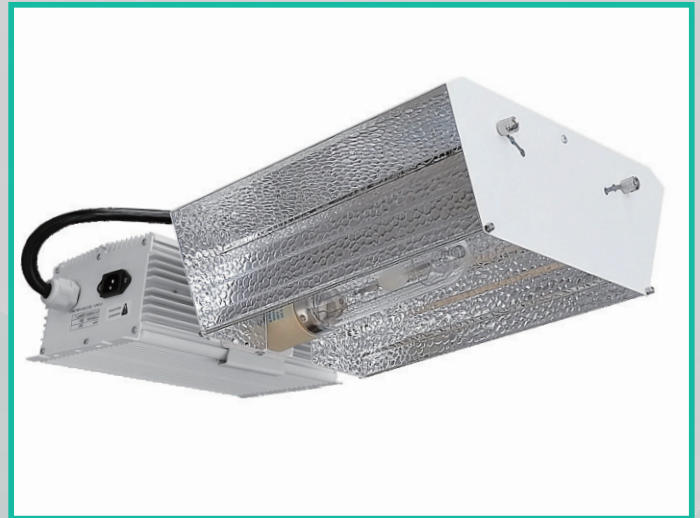

Platinum Sonic CMH 315W

CMH 315W FIXTURE

Technical Parameter

Lamp	Quantity	1	
	Wattage	315W	
Input voltage	220V	240V	
Input wattage	340W	350W	
Input current	1.55A	1.46A	
Min power factor	≥0.98		
THD	≤10%		
Wave crest ratio	≤1.7		

Physical

Length	570mm	22.4"
Width	255mm	10"
Height	140mm	5.6"
Weight	6.5kg	14lb

Important:

- 1.Max temperature on ballast shell: 75°C/167°F
- 2.Ambient temperature: -25-+50°C/-4-+104°F
- 3.Max humidity :95%.
- 4.Pulse voltage:4-6KV

Parts

Power cord	Input 16AWG/3C SJTW 105°C 300V Cord, 240V 6-15P Plug , L=10FT
Lamp holder	PGZX18 lamp holder,4KV
Reflector	Imported Geman aluminum
Ballast	315W Low Frequency & Square Wave Electronic Ballast
Packaging	600*300*165MM

Dimming Type:
190/245/315/350/EXT

Compliances and approvals: