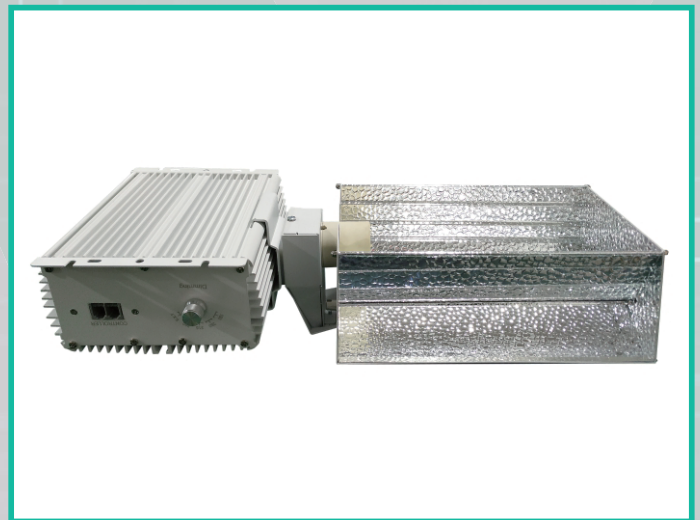

Platinum Sonic CMH 315W

CMH 315W FIXTURE

Technical Parameter

Lamp	Quantity	1	
	Wattage	315W	
Input voltage	220V	240V	
Input wattage	340W	350W	
Input current	1.55A	1.46A	
Min power factor	≥0.98		
THD	≤10%		
Wave crest ratio	≤1.7		

Physical

Length	570mm	22.4"
Width	255mm	10"
Height	140mm	5.6"
Weight	6.5kg	14lb

Important:

- 1.Max temperature on ballast shell: 75°C/167°F
- 2.Ambient temperature: -25-+50°C/-4-+104°F
- 3.Max humidity :95%.
- 4.Pulse voltage:4-6KV

Parts

Power cord	Input 16AWG/3C SJTW 105°C 300V Cord, 240V 6-15P Plug , L=10FT
Lamp holder	PGZX18 lamp holder,4KV
Reflector	Imported Geman aluminum
Ballast	315W Low Frequency & Square Wave Electronic Ballast
Packaging	600*300*165MM

Dimming Type:
190/245/315/350/EXT

Compliances and approvals: